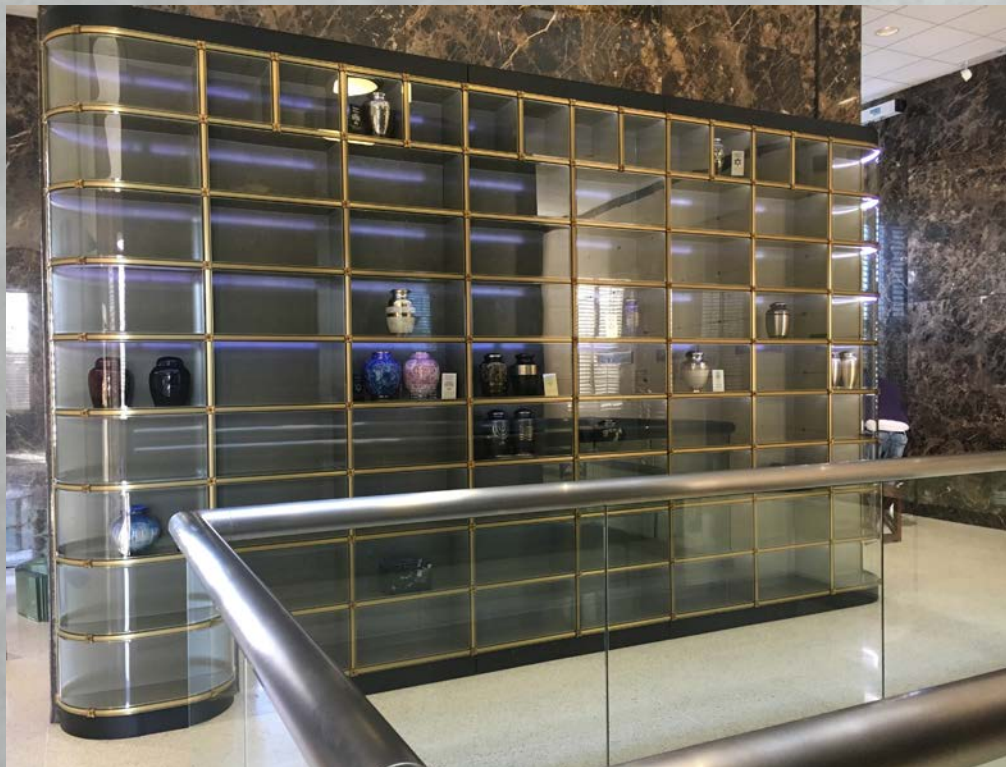

NEW OFFERINGS - GLASS FRONT NICHES

NEW OFFERINGS - CROSS COLUMBARIUM

300 NICHE SPACES

NICHE SIZE : 12"X12"X12"

OVERALL DIMENSIONS : 23'-8⁵/₈"x16'-6⁵/₈"x6'-1¹/₂"

RANGE OF ADDITIONAL SERVICES

(Where Available)