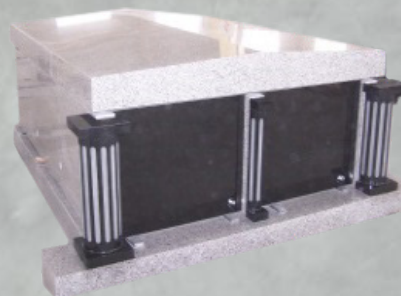

PRIVATE MAUSOLEUM

GP1CRYPT
ONE CRYPT MAUSOLEUM
(Shown in Gray & Absolute Black)
Flat Roof

Overall Dimensions
5'8" x 8'-7 ³/₄" x 3'10"
Crypt Dimensions
32" x 26" x 93 ¹/₂"

GP2CRYPT
TWO CRYPT MAUSOLEUM
(Shown in Gray & Absolute Black)
Gable Roof
Fluted Rounded Columns