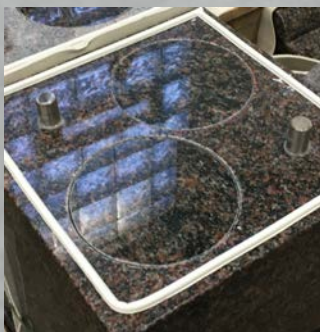

Overall Dimensions
14" x 14" x 48"

URN PEDESTALS

GPSTFRANCIS
ST FRANCIS OF ASSISI
(Shown in Gray)
Standard Base

Overall Dimensions
20" x 14" x 48"

GPCROSSPED
CROSS
(Shown in Mahogany)
Standard Base

Overall Dimensions
19" x 15" x 52"