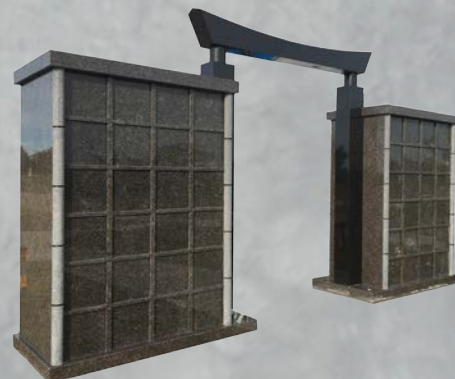

CUSTOM PRODUCTS

Along with the pre-selected granite products found in this catalog, we have the ability to customize items within any of the major product categories (columbarium, mausoleum, urn pedestal, statuary or bench). Whether to match an existing piece or a specific design, our experienced staff can produce the desired product.