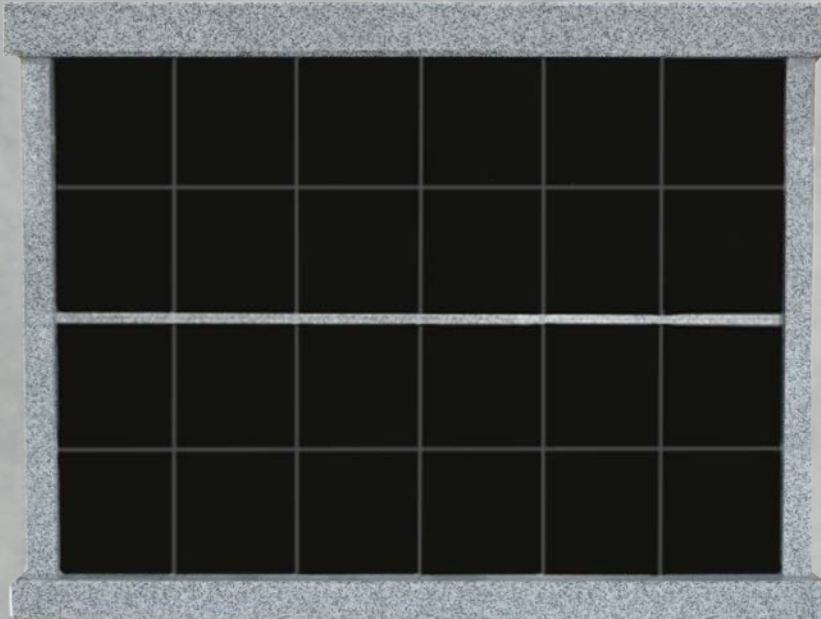

COMMUNITY COLUMBARIUM

GP24NICHE
TWENTY-FOUR NICHE
(Shown in Gray & Absolute Black)
Single-Sided
Channel for Double Shutter
Quad Exterior Shutter

Overall Dimensions
7'-3 ³/₄" x 1'-7 ¹/₂" x 4'-11 ³/₄"
Niche Dimensions
12" x 12" x 12"

GP48NICHE
FORTY-EIGHT NICHE
(Shown in Gray & Absolute Black)
Double-Sided
Channel for Double Shutter
Quad Exterior Shutter

Overall Dimensions
5'-1 ³/₄" x 2'-9" x 7'-2"
Niche Dimensions
12" x 12" x 12"