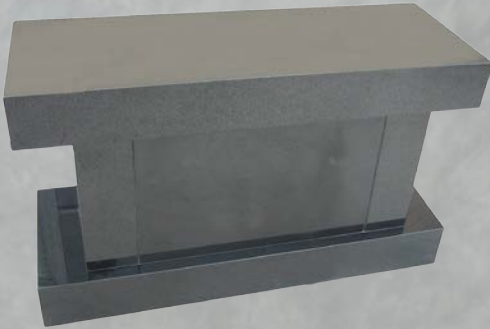

Height
60"

GPLADY OF GUAD
OUR LADY
OF GUADALUPE

Height
60"

GPSACREDHEART
JESUS
Sacred Heart

Height
60"

GPST FRANCIS
ST FRANCIS

Height
60"

BENCHES

GPBLOCKBENCH
 BLOCK BENCH
 (Shown in Absolute Black)
 Channel for Double Shutter
 Shutter Opens to Niche Space
 1/2" Drain Hole in Niche

Overall Dimensions
 36 1/4" x 14" x 20 1/4"
 Niche Dimensions
 20" x 12" x 8"