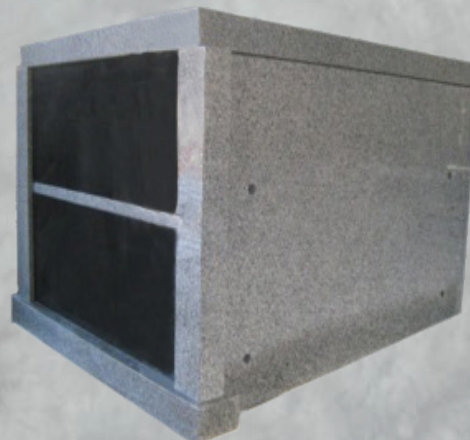

Overall Dimensions
7'-2" x 8'-10 ¹/₂" x 5'-6"
Crypt Dimensions
31 ¹/₂" x 26" x 93 ¹/₂"